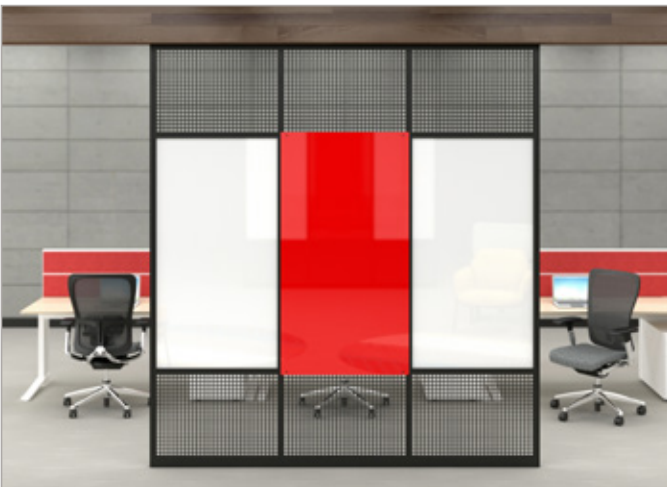

forward thinking solutions

205.941.1942

Birmingham, AL

info@coronagroupinc.com

coronagroupinc.com